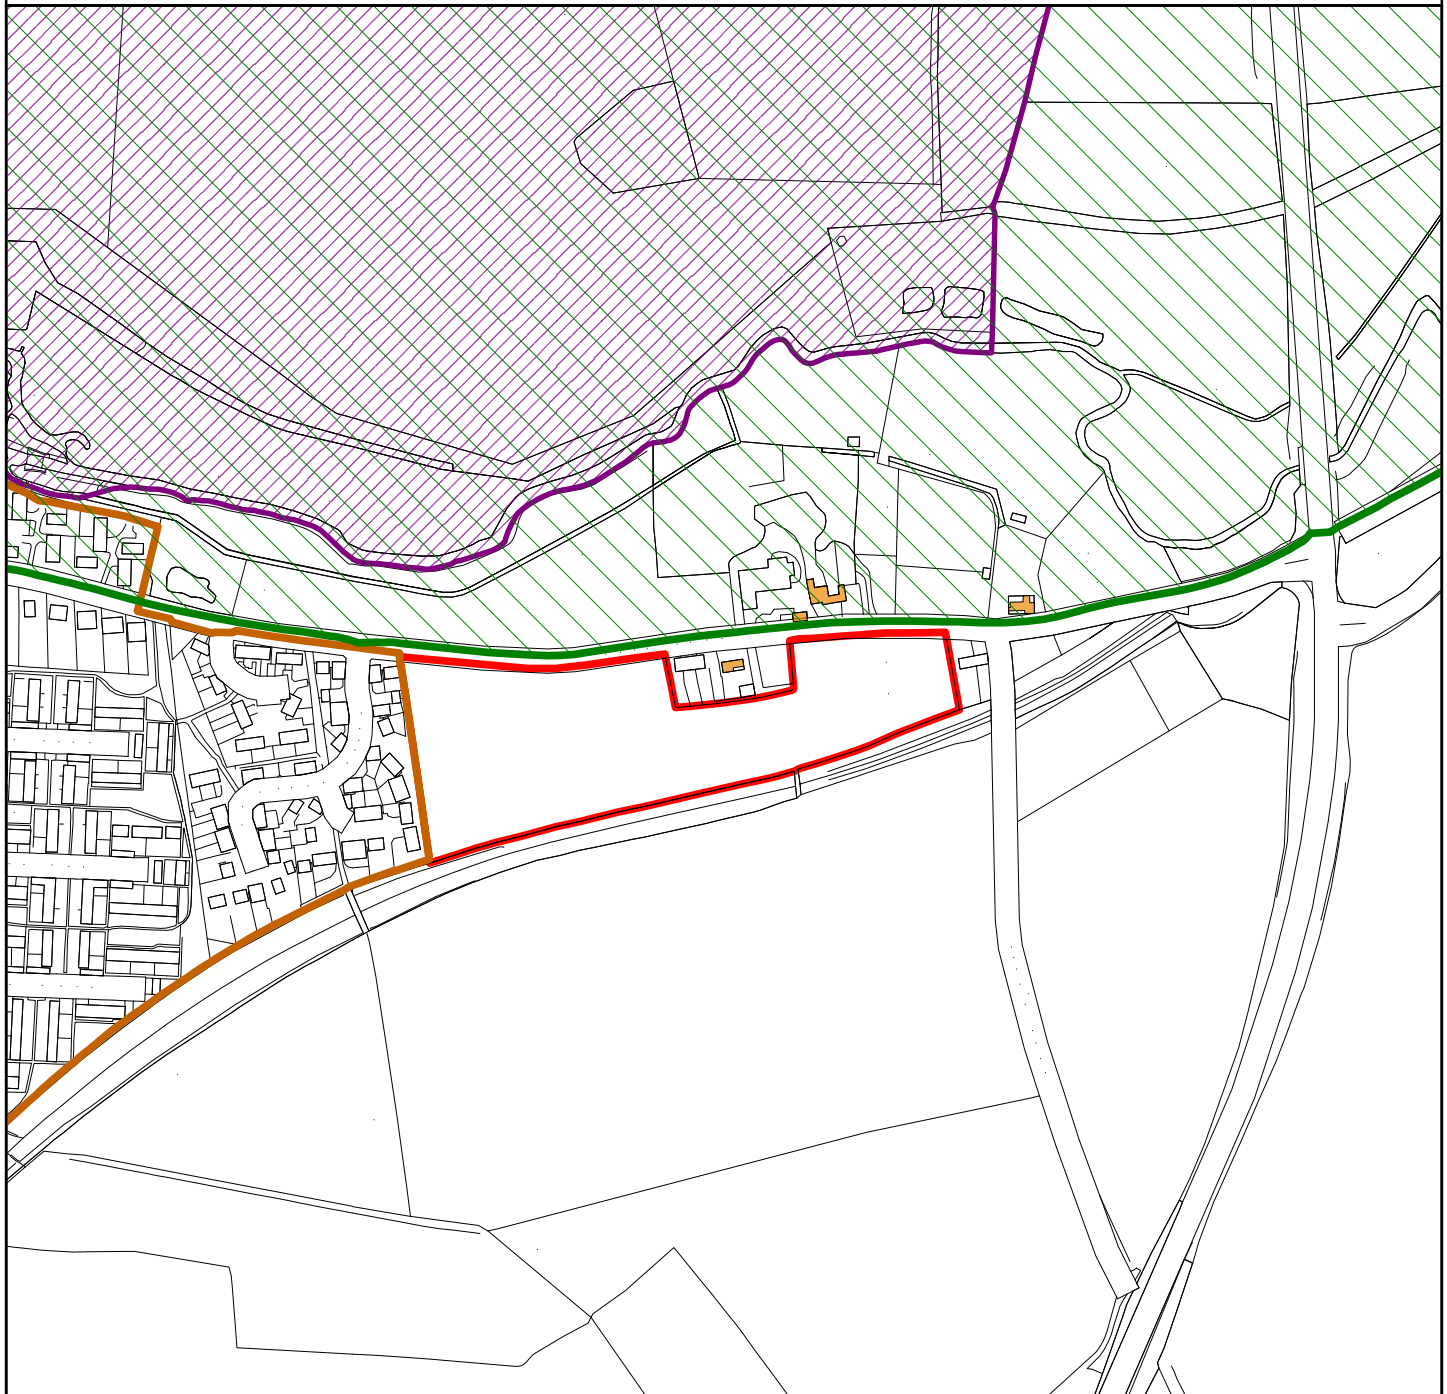

Application No: B/16/00777/FUL

Parish: Long Melford

Location: Land on the south side of, Bull Lane

Legend

Area of Outstanding Natural Beauty

Special Landscape Area

Conservation Area

Listed Buildings

Grade 1

Grade 2

Grade 2 *

The Site

Built up Area Boundary

BABERGH DISTRICT COUNCIL

Corks Lane, Hadleigh, Ipswich. IP7 6SJ
Telephone : 01473 822801
minicom : 01473 825878
www.babergh.gov.uk

SCALE 1:5000

Reproduced by permission of
Ordnance Survey on behalf of HMSO.
© Crown copyright and database right 2017
Ordnance Survey Licence number 100023274

Date Printed : 11/04/2017